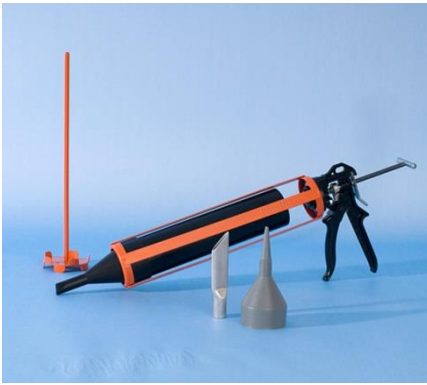

TOOLS and ACCESSORIES

- Grout Guns and Nozzles
- Cartridge Injection Tools
- Paddle Mixers and Grout Tools
- SDS Mortar Rake & Brick Chisel
- Diamond Blades and Abrasives
- SDS Plus and Masonry Drill Bits